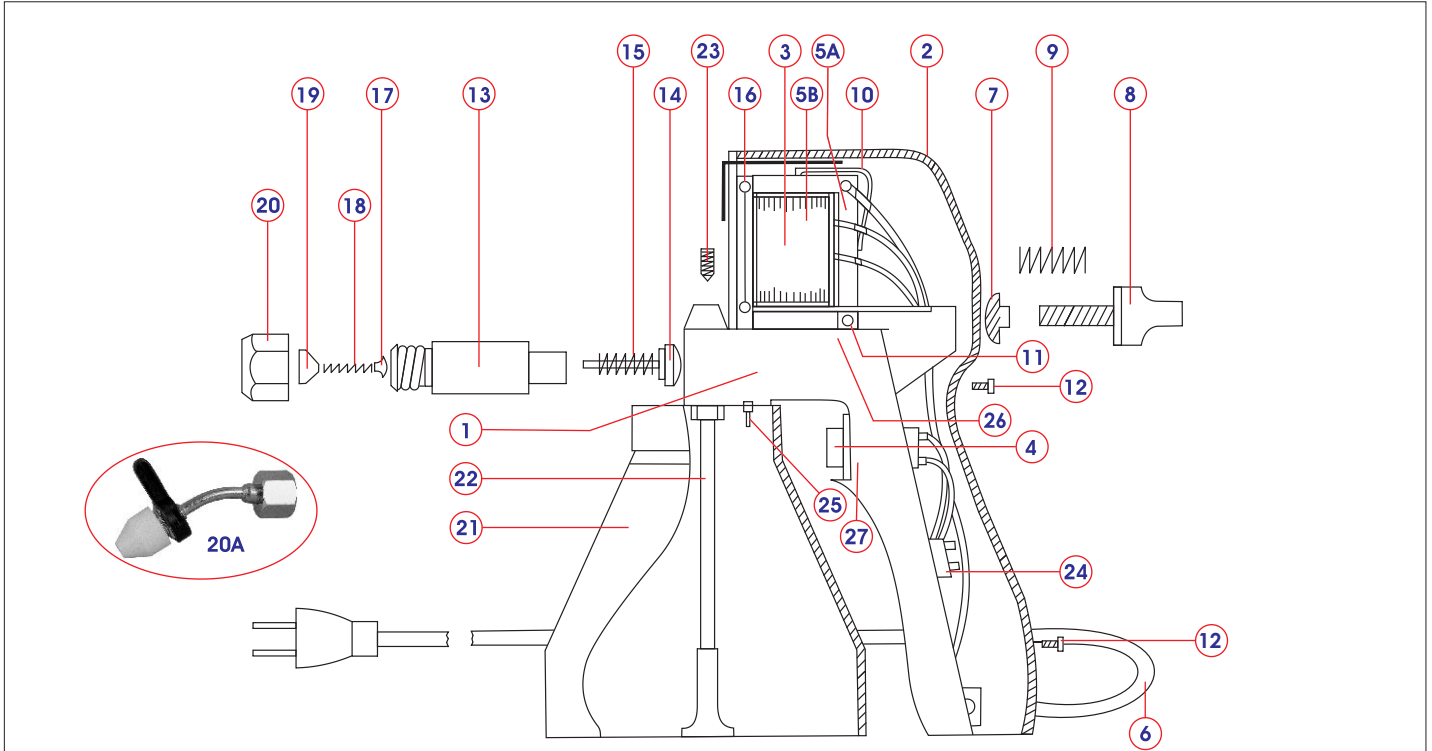

Wonder®

TEXTILE CLEANING SPRAY GUNS

PARTS LIST FOR TS16 / TS16A

Part #	Item
1	Gun Housing
2	Gun Housing Cap
3	Inductor Coil (220V/50Hz, Coil Only)
4	Trigger Switch Assembly
5A	I Core
5B	E Core with Coil
6	Electric Wire
7	Buffer Nut
8	Pressure Control Knob
9	Pressure Control Knob Spring

Part #	Item
10	Coil Spring
11	Coil Pin
12	Gun Housing Screws (2 pcs)
13	Pump Cylinder
14	Piston
15	Piston Spring
16	Coil Locking Pin
17	Delivery Valve Cone
18	Delivery Valve Spring
19	Swirl Head (17, 18, 19 Form a Set)

Part #	Item
20	Nozzle - Straight
20A	Nozzle - Adjustable
21	Solvent Jar
22	Suction Pipe With Filter
23	Conical Screw
24	Connector Block
25	Overflow Tube
26	Coil Bush
27	Switch Locking Ring